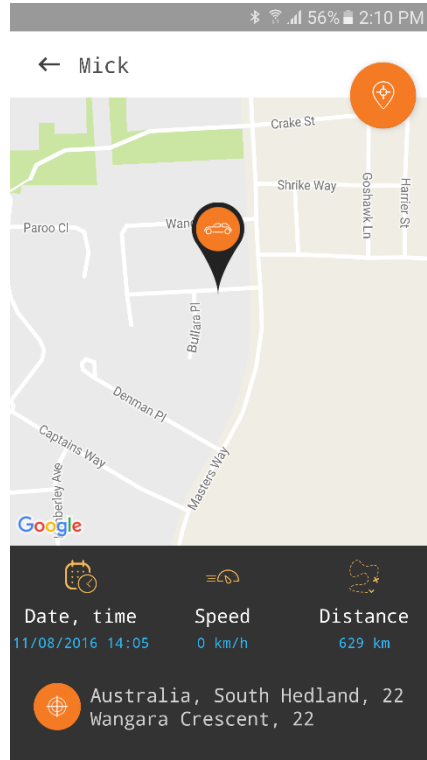

## GPS Tracking for your Car Bike Boat Caravan

Tracking with **NO** monthly fee's and **NO** contracts !

Smartphone app allows you to see the location of your asset from anywhere in the world

Control Centre switches your asset to live tracking in the event of a theft for FREE

- **PREPAID CREDIT SYSTEM**
- **1 X LOCATION REQUEST = 1 X CREDIT USED**
- **RECHARGE IN APP, 100 CREDITS = \$18**
- **CHECK LOCATIONS FROM ANYWHERE WORLDWIDE**
- **SIM CARD SUPPLIED, COMPLETE PACKAGE**
- **AUTO ROAMS ON TELSTRA, OPTUS, VODAFONE**

**08 9457 3472**

**6 / 20 Roxby Lane, Willetton.**