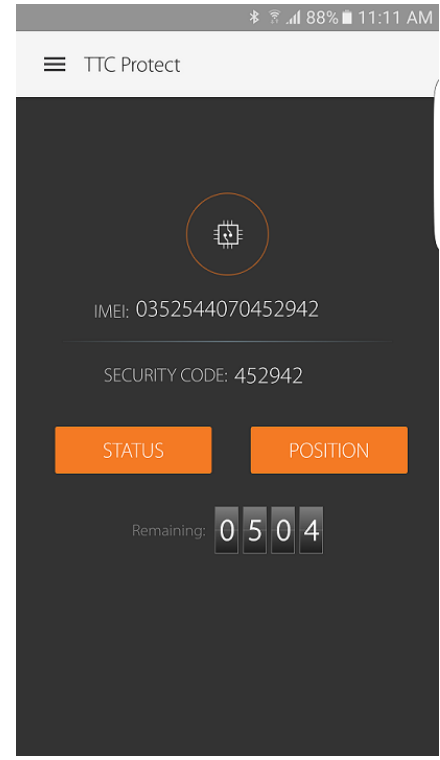

## GPS Tracking for your Car Bike Boat Caravan

Tracking with **NO** monthly fee's and **NO** contracts !

Smartphone app allows you to see the location of your asset from anywhere in the world

Control Centre switches your asset to live tracking in the event of a theft for FREE

- **PREPAID CREDIT SYSTEM**
- **1 X LOCATION REQUEST = 1 X CREDIT USED**
- **RECHARGE IN APP, 100 CREDITS = \$18**
- **CHECK LOCATIONS FROM ANYWHERE WORLDWIDE**
- **SIM CARD SUPPLIED, COMPLETE PACKAGE**
- **AUTO ROAMS ON TELSTRA, OPTUS, VODAFONE**